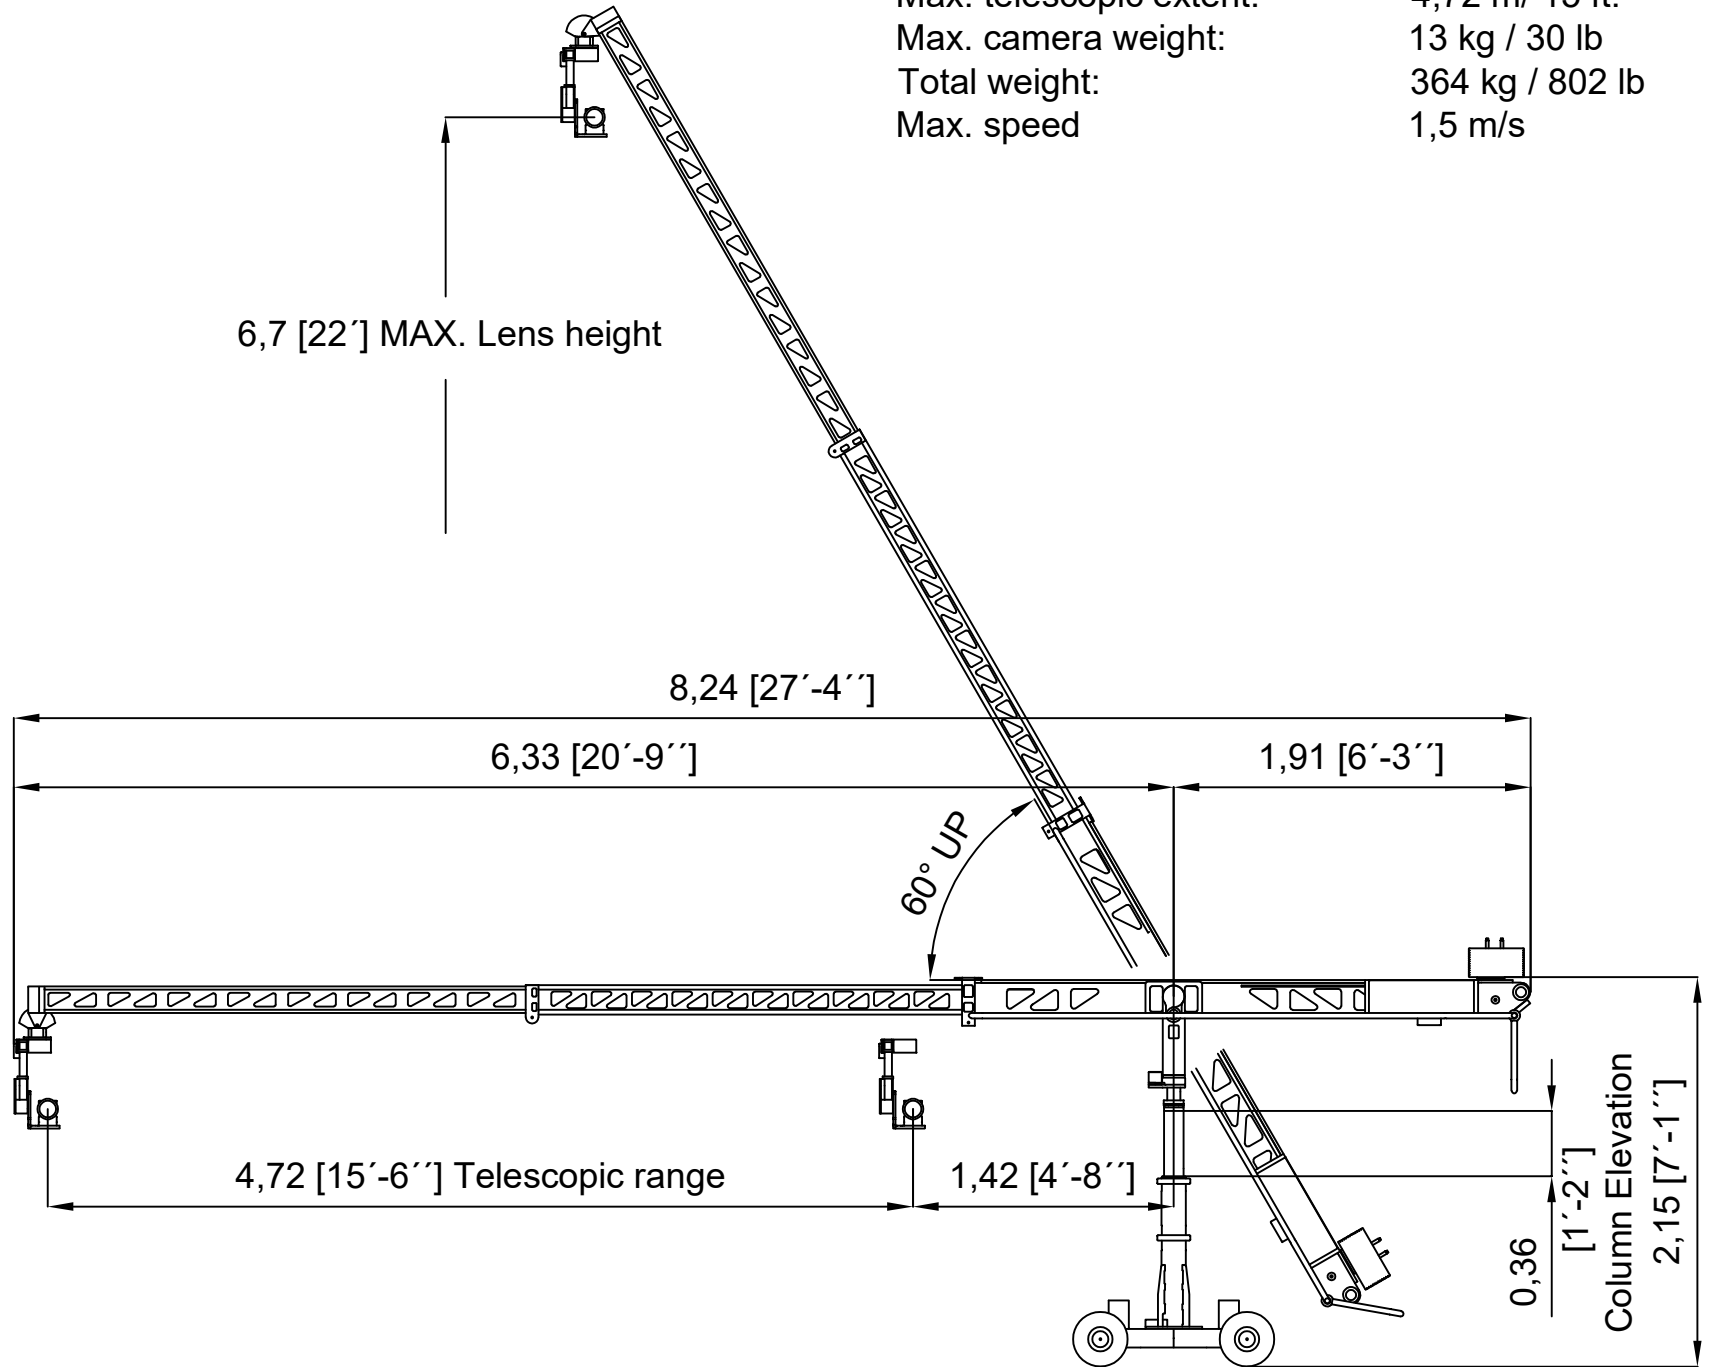

# TECHNOCRANE 22

Max. lens height:	6,7 m / 22 ft.
Max. telescopic extent:	4,72 m / 15 ft.
Max. camera weight:	13 kg / 30 lb
Total weight:	364 kg / 802 lb
Max. speed:	1,5 m/s