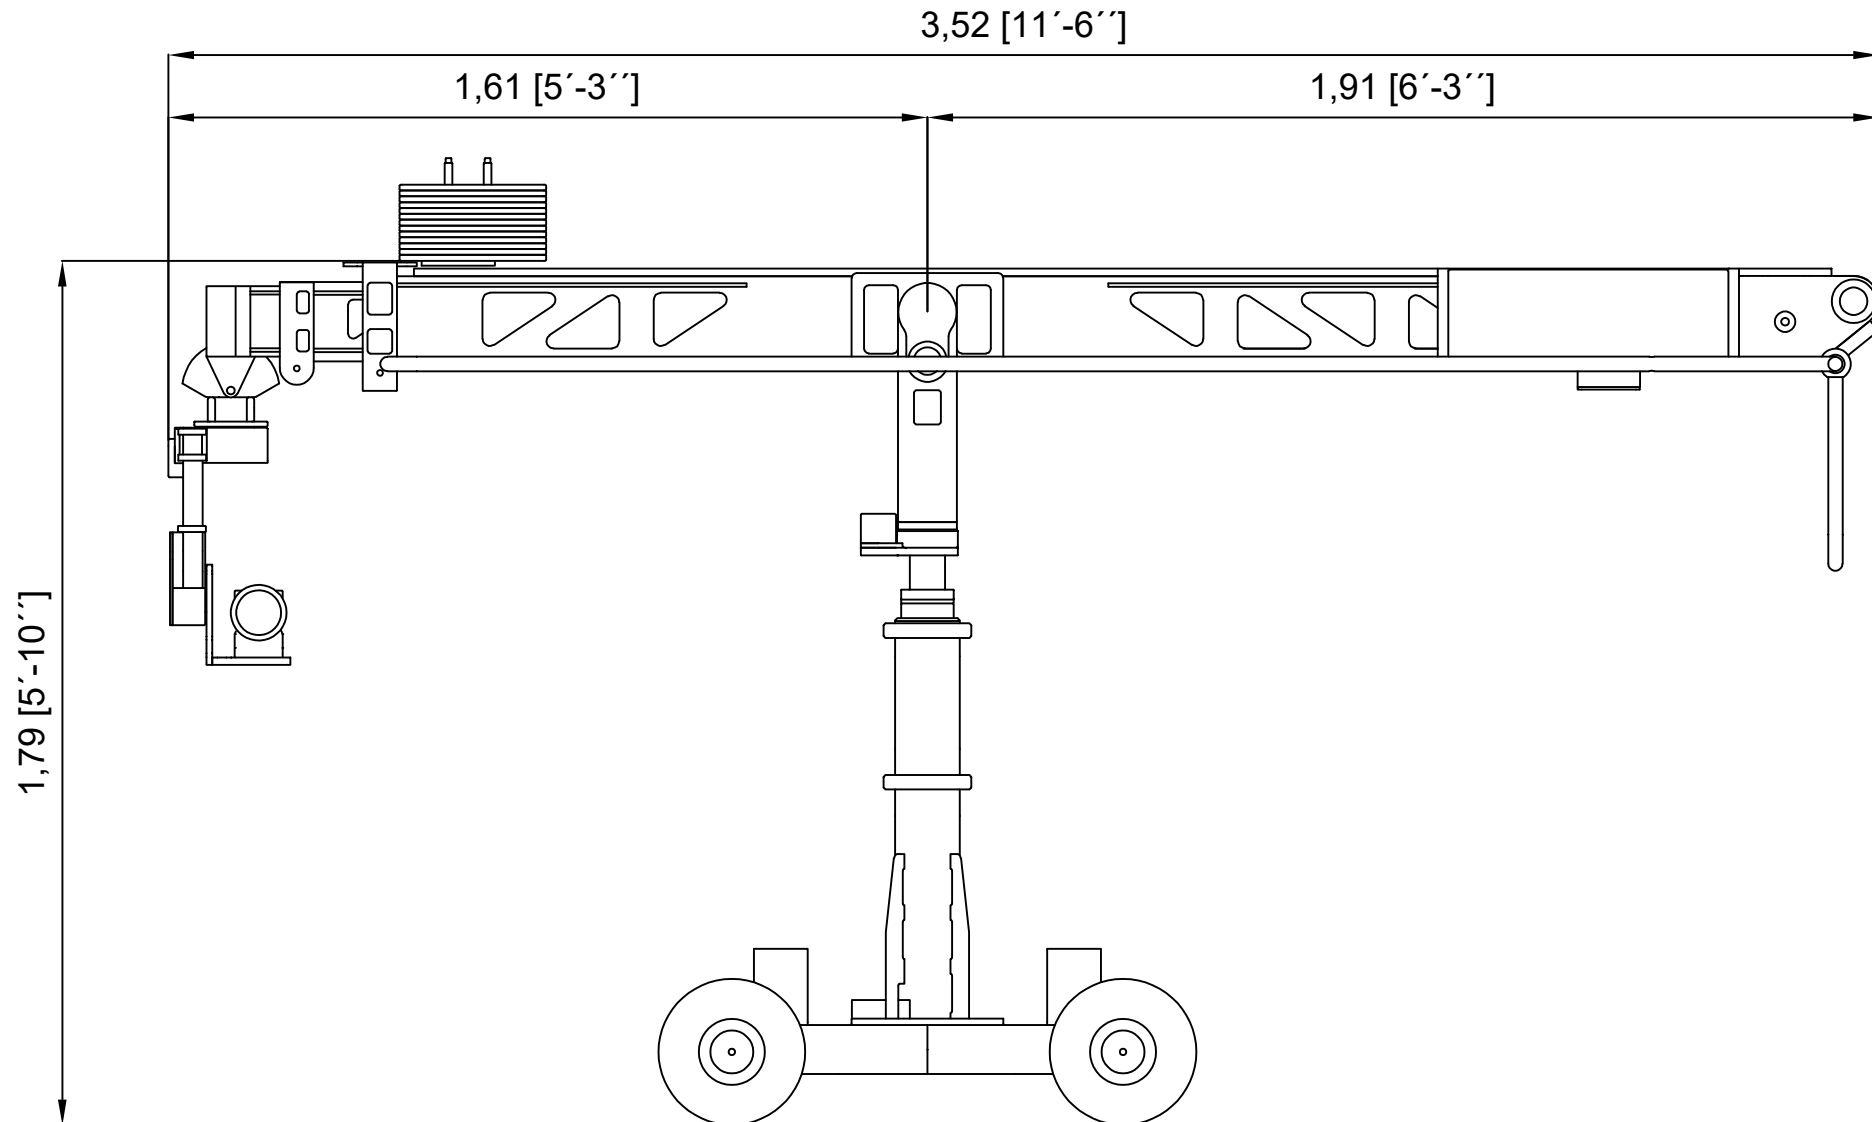

# TECHNOCRANE 22

Max. lens height:	6,7 m / 22 ft.
Max. telescopic extent:	4,72 m / 15 ft.
Max. camera weight:	13 kg / 30 lb
Total weight:	364 kg / 802 lb
Max. speed:	1,5 m/s